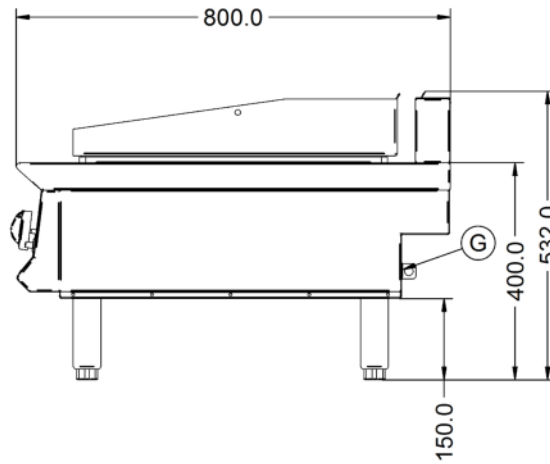

Power and Performance

BTU per Hour	78,476
Total Power kW	23.0
Temperature Range °C	90-280
Cooking Area (Width x Depth) mm	890 x 600
Temperature Control	Mechanical

Key Specifications

Number of Heat Zones	2
Grill Plate Surface Type	Smooth
Grill Plate Material	Steel

Capacity

Product Output per Hour	160 x 225g [8oz] steaks [chilled]
--------------------------------	-----------------------------------

Weights and Dimensions

Unit Height (External) mm	532
Unit Width (External) mm	900
Unit Depth (External) mm	800
Net Weight Kg	105

Shipping

Packed Weight Kg	115.5
Packed Height cm	63
Packed Width cm	100
Packed Depth cm	85

Available Accessories

OA8914	Lincat Opus 800 Free-standing Floor Stand with Legs - for units W 900 mm
OA8914/C	Lincat Opus 800 Free-standing Floor Stand with Castors - for units W 900 mm
OA8973	Lincat Opus 800 Free-standing Pedestal with Doors and Legs - for units W 900 mm

Available Accessories

OA8973/C

Lincat Opus 800 Free-standing Pedestal with Doors and Castors - for units W 900 mm

Technical Picture

Lincat Limited

Whisby Road,
Lincoln, LN6 3QZ,
United Kingdom

Company No: 2175448