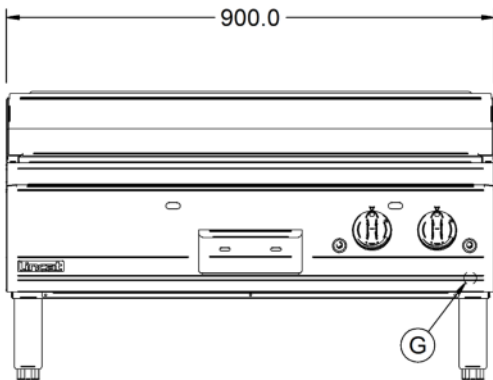

Power and Performance

BTU per Hour	78,476
Total Power kW	23.0
Temperature Range °C	90-280
Cooking Area (Width x Depth) mm	890 x 600
Temperature Control	Mechanical

Key Specifications

Number of Heat Zones	2
Grill Plate Surface Type	Smooth
Grill Plate Material	Steel

Capacity

Product Output per Hour	160 x 225g [8oz] steaks [chilled]
--------------------------------	-----------------------------------

Weights and Dimensions

Unit Height (External) mm	532
Unit Width (External) mm	900
Unit Depth (External) mm	800
Net Weight Kg	105

Shipping

Packed Weight Kg	115.5
Packed Height cm	63
Packed Width cm	100
Packed Depth cm	85

Available Accessories

OA8914	Lincat Opus 800 Free-standing Floor Stand with Legs - for units W 900 mm
OA8914/C	Lincat Opus 800 Free-standing Floor Stand with Castors - for units W 900 mm
OA8973	Lincat Opus 800 Free-standing Pedestal with Doors and Legs - for units W 900 mm

Available Accessories

OA8973/C

Lincat Opus 800 Free-standing Pedestal with Doors and Castors - for units W 900 mm

Technical Picture

Lincat Limited

Whisby Road,
Lincoln, LN6 3QZ,
United Kingdom

Company No: 2175448