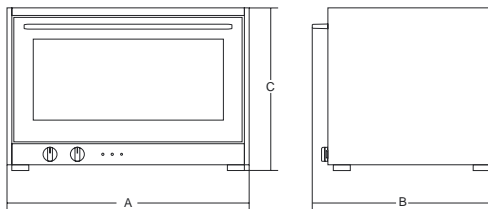

ALISEO PLUS

- *Humidifier.*
- *Inverter system allows for an even and effective heat distribution.*