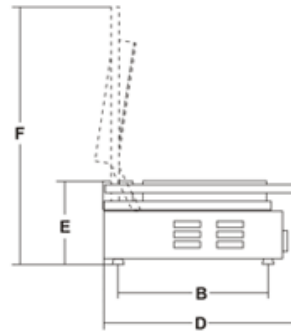

ELIO L Timer

Data sheet

Technical data

Model	ELIO
Power	Watt 1550
Power source	1ph
Useful surface	mm 250x255
A	mm 215
B	mm 275
C	mm 260
D	mm 435
E	mm 235
F	mm 500
Net weight	Kg 16
Shipping	mm 490x320x330
Gross weight	Kg 17
HS-CODE	85166070