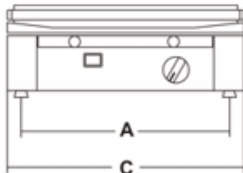

Thanks to its small size, it is easy to handle and to position, offering as well a large cooking surface.

Ribbed and smooth surfaces available.

- Stainless steel construction;
- cast iron plates with ceramic coating treatment:
- highest sturdiness and life time
- perfect thermal conductivity
- very easy to clean
- adjustable upper plates;
- self balancing upper plate;
- shock-proof coated heating elements, adherent to the plates for a perfect thermal conductivity;
- adjustable thermostat up to 300° C;
- mechanical timer available.

ELIO L Timer

Data sheet

Technical data

Model	ELIO
Power	Watt 1550
Power source	1ph
Useful surface	mm 250x255
A	mm 215
B	mm 275
C	mm 260
D	mm 435
E	mm 235
F	mm 500
Net weight	Kg 16
Shipping	mm 490x320x330
Gross weight	Kg 17
HS-CODE	85166070