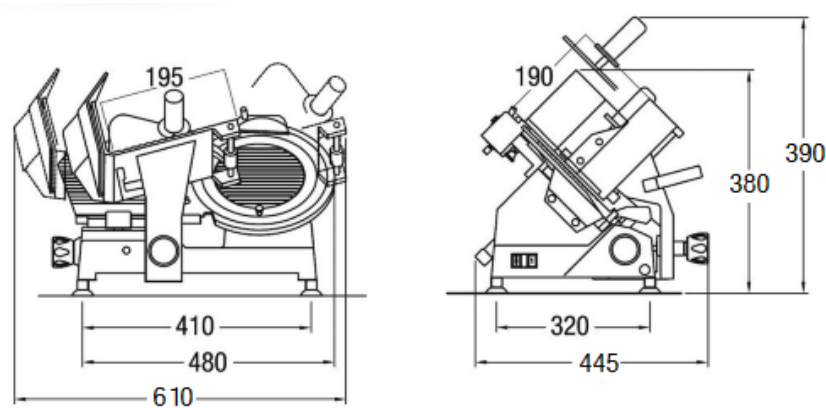

Drawing

Specifications

Model	Blade (mm) / (Inch)	Phase (Ø)	Motor (Volt)	Frequency (Hz)	Current (Amp)	Power (kW)
NS220	220 / 8	1	220	50	0.59	0.13

Capacity

Model	Cutting Capacity (mm)	Carriage Movement (mm)	Max Slice Thickness (mm)
NS220	● 150 □ 195 x 135	240	13

Dimensions | Shipping Information

Model	Overall Dimensions D x W x H (mm)	Net Weight (kg)	Packed Dimensions D x W x H (mm)	Packed Weight (kg)	Volume (m3)
NS220	445 x 610 x 390	14.5	500 x 630 x 540	17.5	0.17

We reserve the right to alter the specification and technical details for this item at any time without prior notice.

2/2021

Metcalfe Catering Equipment Ltd

Haygarth Park
Blaenau Ffestiniog
Gwynedd, LL41 3PF