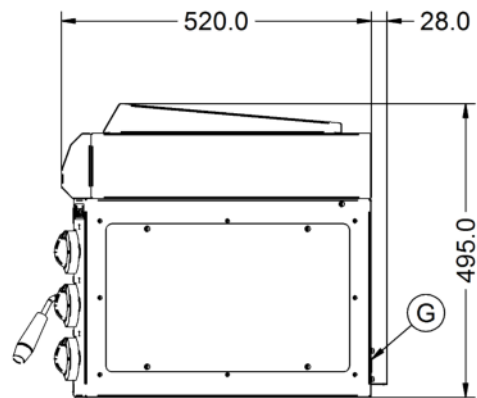

Available Accessories

CH02	Caterflex Hose 1/2" - 1.5 Metre - for use with units up to 56,000 BTU
OA8911	WALL BRACKET OG8302/OE8303
OA8912	Lincat Opus 800 Free-standing Floor Stand with Legs - for units W 900 mm
OA8918	Lincat Opus 800 Free-standing Bench Stand - for units W 900 mm

Technical Picture