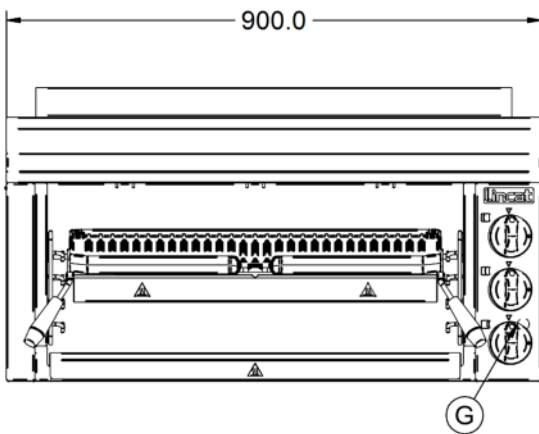

Available Accessories

CH02	Caterflex Hose 1/2" - 1.5 Metre - for use with units up to 56,000 BTU
OA8911	WALL BRACKET OG8302/OE8303
OA8912	Lincat Opus 800 Free-standing Floor Stand with Legs - for units W 900 mm
OA8918	Lincat Opus 800 Free-standing Bench Stand - for units W 900 mm

Technical Picture