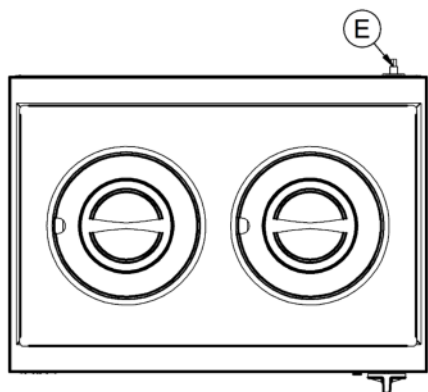

Power and Performance

Total Power kW	0.50
IP Rating	IP23
Temperature Control	Mechanical

Key Specifications

Pot Type	Round pot
Type of Heat	Wet/Dry

Capacity

Capacity Litres	2 x 4.5
------------------------	---------

Weights and Dimensions

Unit Height (External) mm	240
Unit Width (External) mm	565
Unit Depth (External) mm	400
Net Weight Kg	13

Supply Connections

Requires Installation	No
Requires Electrical Supply	Yes
UK 3 Pin Plug	Yes
Requires Hardwiring	No
Electrical Supply Rating Watts	500
Single Phase Amps	2.2
Single Phase Voltage	230

Shipping

Packed Weight Kg	14.3
Packed Height cm	49.5
Packed Width cm	70
Packed Depth cm	55

Technical Picture

Lincat Limited

Whisby Road,
Lincoln, LN6 3QZ,
United Kingdom

Company No: 2175448

A member company of