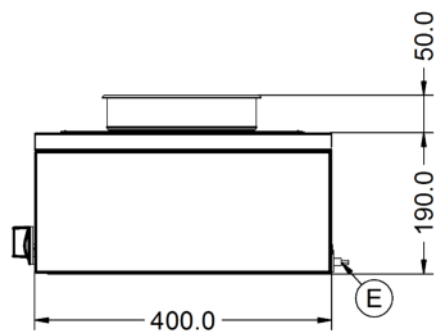

Power and Performance

Total Power kW	0.50
IP Rating	IP23
Temperature Control	Mechanical

Key Specifications

Pot Type	Round pot
Type of Heat	Wet/Dry

Capacity

Capacity Litres	2 x 4.5
------------------------	---------

Weights and Dimensions

Unit Height (External) mm	240
Unit Width (External) mm	565
Unit Depth (External) mm	400
Net Weight Kg	13

Supply Connections

Requires Installation	No
Requires Electrical Supply	Yes
UK 3 Pin Plug	Yes
Requires Hardwiring	No
Electrical Supply Rating Watts	500
Single Phase Amps	2.2
Single Phase Voltage	230

Shipping

Packed Weight Kg	14.3
Packed Height cm	49.5
Packed Width cm	70
Packed Depth cm	55

Technical Picture

Lincat Limited

Whisby Road,
Lincoln, LN6 3QZ,
United Kingdom

Company No: 2175448

A member company of