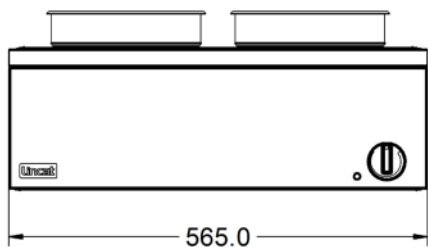

Power and Performance

Total Power kW	0.50
IP Rating	IP23
Temperature Control	Mechanical

Key Specifications

Pot Type	Round pot
Type of Heat	Wet/Dry

Capacity

Capacity Litres	2 x 4.5
------------------------	---------

Weights and Dimensions

Unit Height (External) mm	240
Unit Width (External) mm	565
Unit Depth (External) mm	400
Net Weight Kg	13

Supply Connections

Requires Installation	No
Requires Electrical Supply	Yes
UK 3 Pin Plug	Yes
Requires Hardwiring	No
Electrical Supply Rating Watts	500
Single Phase Amps	2.2
Single Phase Voltage	230

Shipping

Packed Weight Kg	14.3
Packed Height cm	49.5
Packed Width cm	70
Packed Depth cm	55

Technical Picture

Lincat Limited

Whisby Road,
Lincoln, LN6 3QZ,
United Kingdom

Company No: 2175448

A member company of