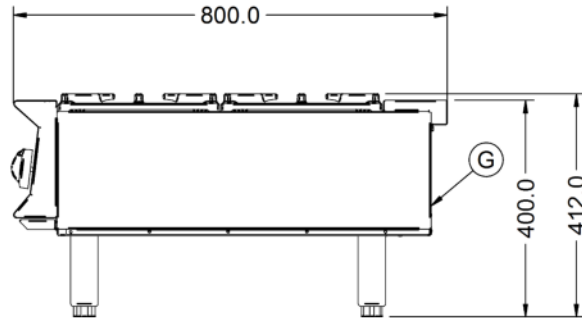

Technical Picture

Lincat Limited

Whisby Road,
Lincoln, LN6 3QZ,
United Kingdom

Company No: 2175448

A member company of

Customer Care

Tel: +44 1522 875500
Email: care@lincat.co.uk

Export Customers

Tel: +44 1522 875536
Email: export@lincat.co.uk

Opening Hours

Monday – Friday:
8.30am – 5pm