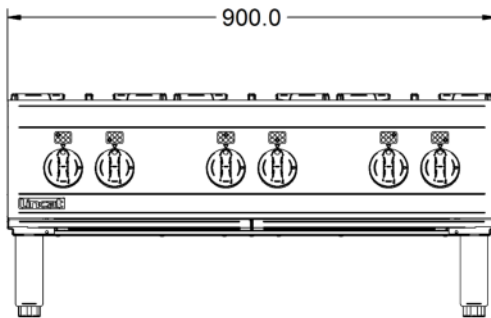

Technical Picture

Lincat Limited

Whisby Road,
Lincoln, LN6 3QZ,
United Kingdom

Company No: 2175448

A member company of

Customer Care

Tel: +44 1522 875500
Email: care@lincat.co.uk

Export Customers

Tel: +44 1522 875536
Email: export@lincat.co.uk

Opening Hours

Monday – Friday:
8.30am – 5pm