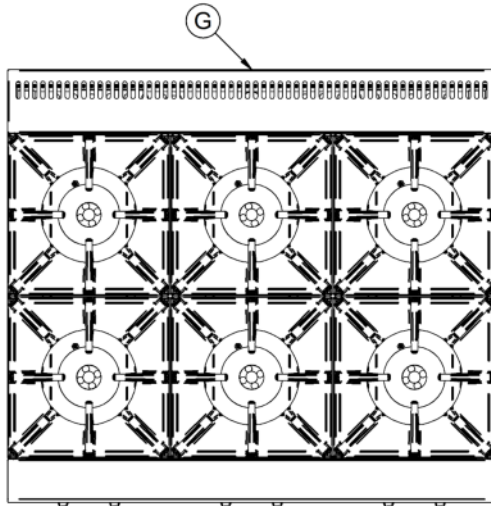

Technical Picture

Lincat Limited

Whisby Road,
Lincoln, LN6 3QZ,
United Kingdom

Company No: 2175448

A member company of

Customer Care

Tel: +44 1522 875500
Email: care@lincat.co.uk

Export Customers

Tel: +44 1522 875536
Email: export@lincat.co.uk

Opening Hours

Monday – Friday:
8.30am – 5pm