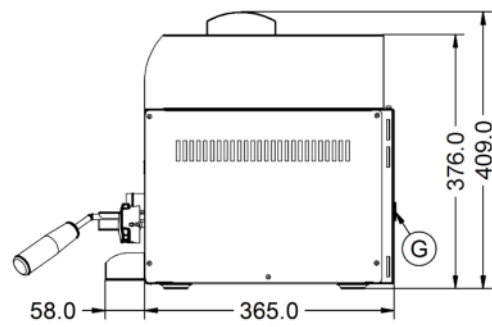

Available Accessories

- **GR7/BS**   BENCH STAND FOR GR7
- **GR7/FS**   FLOOR STAND FOR GR7
- **GR7/WS**   WALL SHELF FOR GR7

Technical Picture