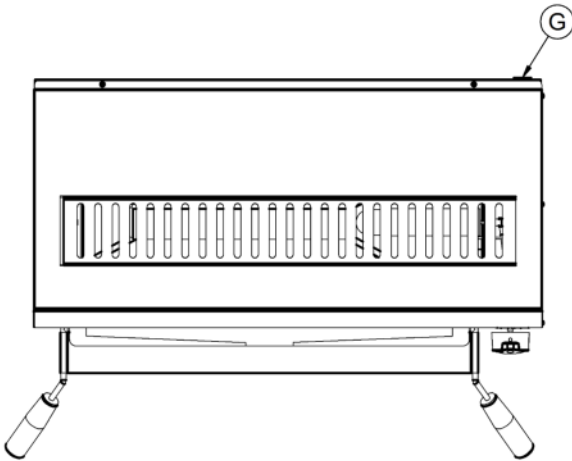

Available Accessories

- **GR7/BS**   BENCH STAND FOR GR7
- **GR7/FS**   FLOOR STAND FOR GR7
- **GR7/WS**   WALL SHELF FOR GR7

Technical Picture