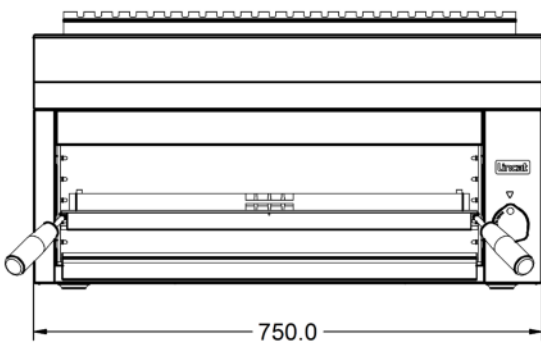

Available Accessories

- **GR7/BS**   BENCH STAND FOR GR7
- **GR7/FS**   FLOOR STAND FOR GR7
- **GR7/WS**   WALL SHELF FOR GR7

Technical Picture