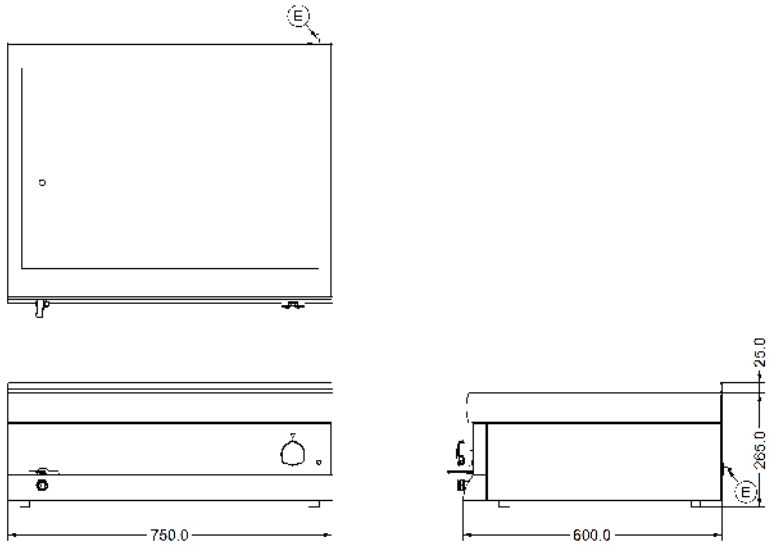

Available Accessories

HC7	Lincat Silverlink 600 Free-standing Heated Open-Top Pedestal with Doors - W 750 mm - 0.5 kW
HCL7	Lincat Silverlink 600 Free-standing Heated Pedestal with Legs and Doors - W 750 mm - 0.75 kW
SLS7	Lincat Silverlink 600 Free-standing Floor Stand - for units W 750 mm

Technical Picture